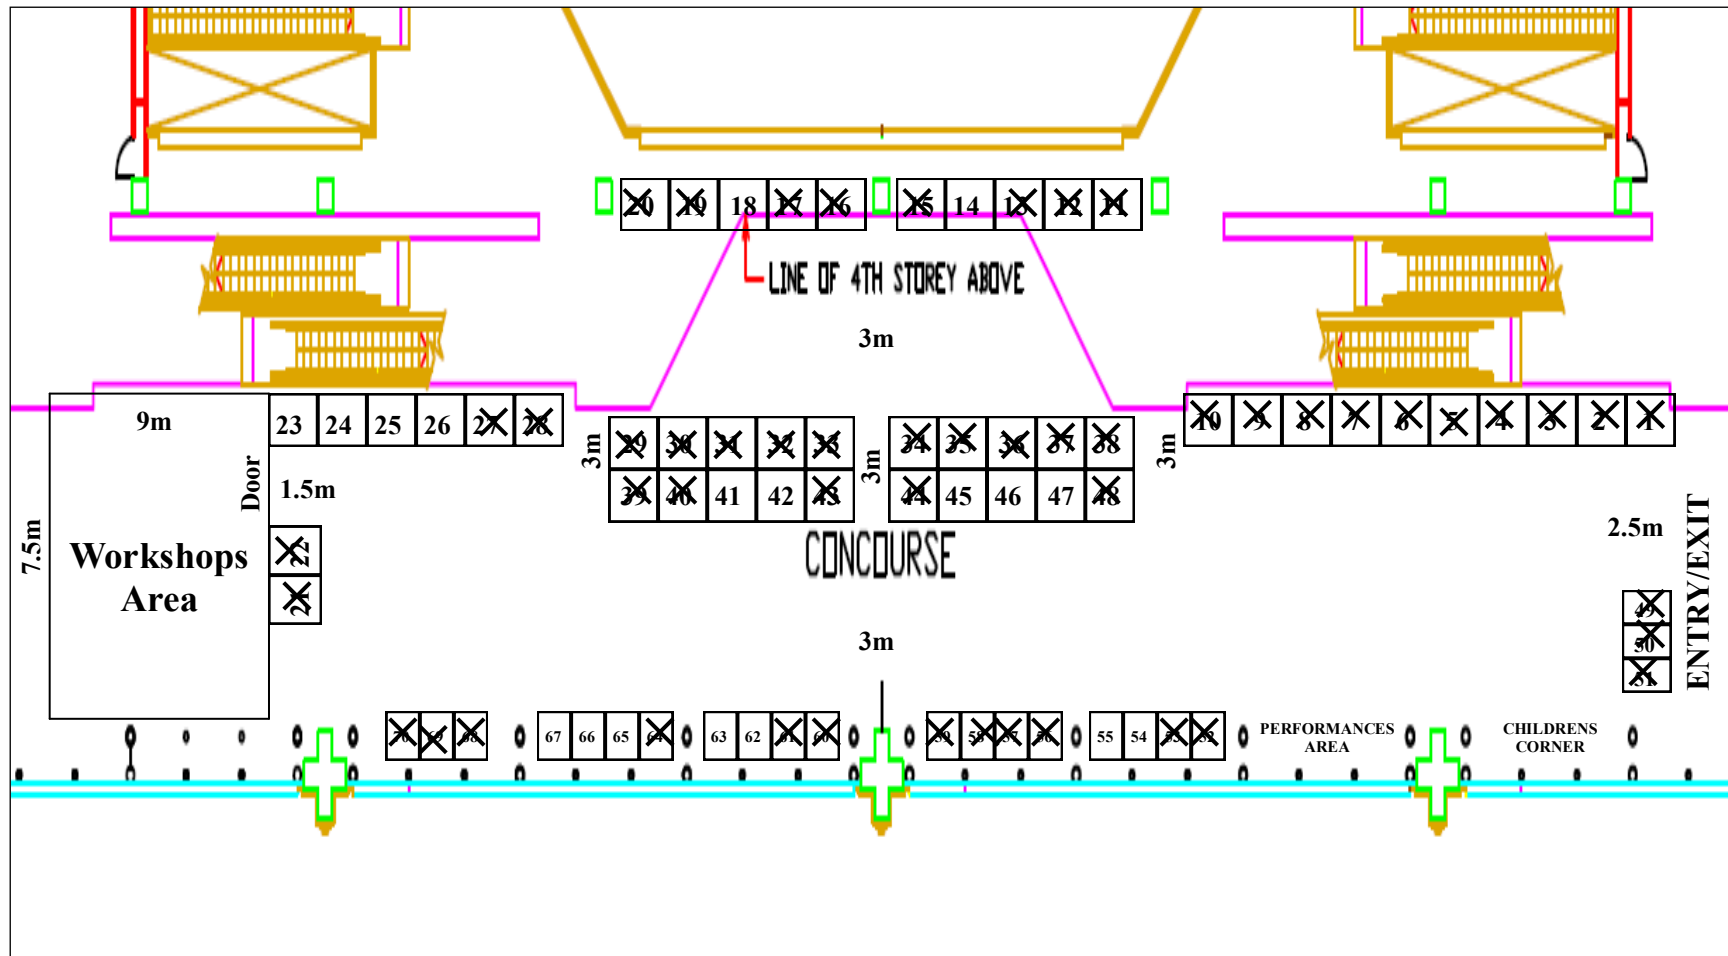

BODY MIND SPIRIT FESTIVAL - 2nd & 3rd OCTOBER 2010, CONCOURSE LEVEL 3, SUNTEC SINGAPORE

	30 Jun 10 20% Discount	31 Aug 10 10% Discount	1 Sept 10 Normal Rate
Booths 1 to 28	\$800	\$900	\$1000
Booths 29 to 48	\$1280	\$1440	\$1600
Booths 49 to 70	\$640	\$720	\$800

Booths 1 to 28 = 2m (Frontage) x 2m (Depth)
Booths 29 to 48 = 3m (Frontage) x 2m (Depth)
Booths 49 to 70 = 1.5m (Frontage) x 2m (Depth)